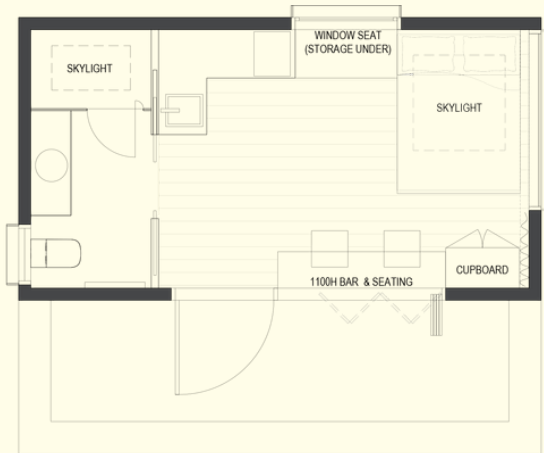

Small NüPod