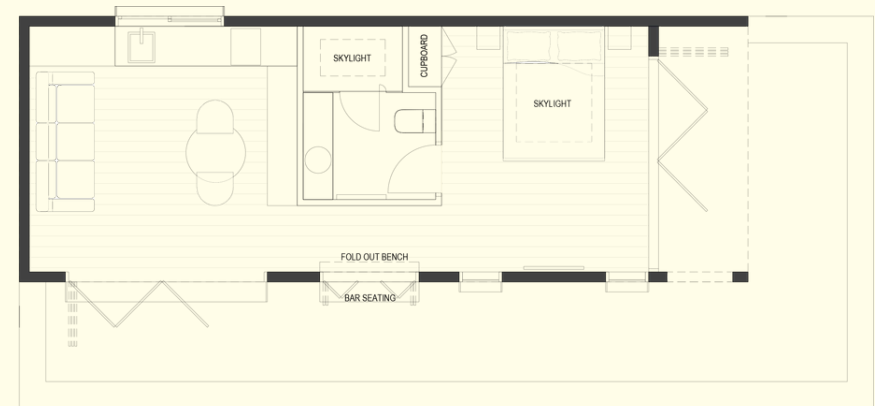

# Large NüPod

Dimensions:  
11m x 4m

Layout One

Layout Two

Layout Three

Head Office

Level 2

1-3 Metro Parade