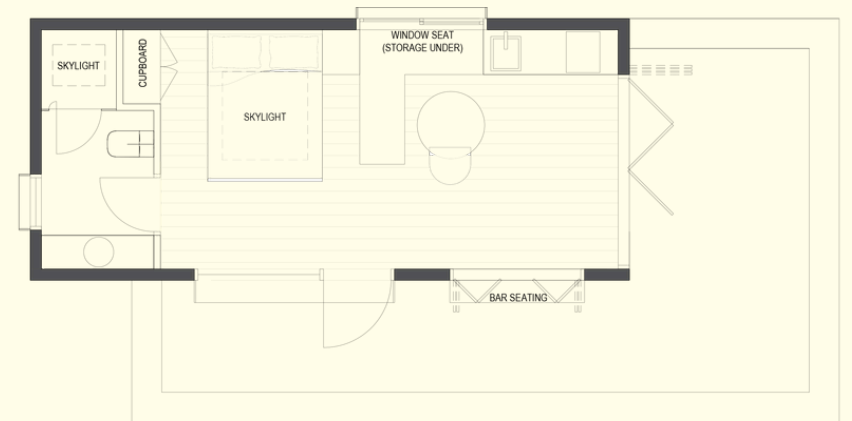

# Small NüPod

Dimensions:  
6.5m x 3.5

# Medium NüPod

Dimensions:  
8m x 3.5m

Layout One

Layout Two

# Large NüPod

Dimensions:  
11m x 4m

Layout One

Layout Two

Layout Three

Head Office

Level 2

1-3 Metro Parade