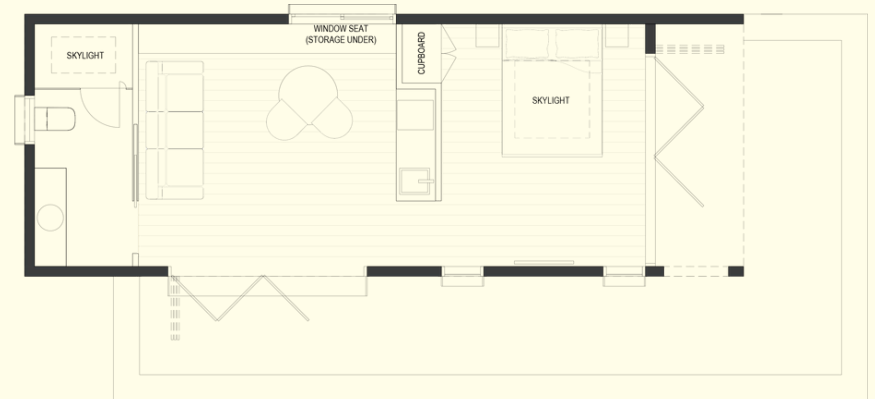

# Medium NüPod

Dimensions:  
8m x 3.5m

Layout One

Layout Two

# Large NüPod

Dimensions:  
11m x 4m

Layout One

Layout Two

Layout Three

Head Office

Level 2

1-3 Metro Parade