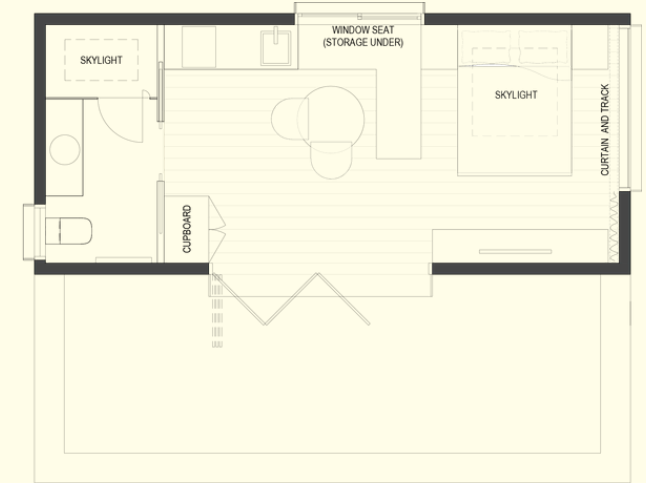

# Small NüPod

Dimensions:  
6.5m x 3.5

# Medium NüPod

Dimensions:  
8m x 3.5m

Layout One

Layout Two

# Large NüPod

Dimensions:  
11m x 4m

Layout One

Layout Two

Layout Three

Head Office

Level 2

1-3 Metro Parade