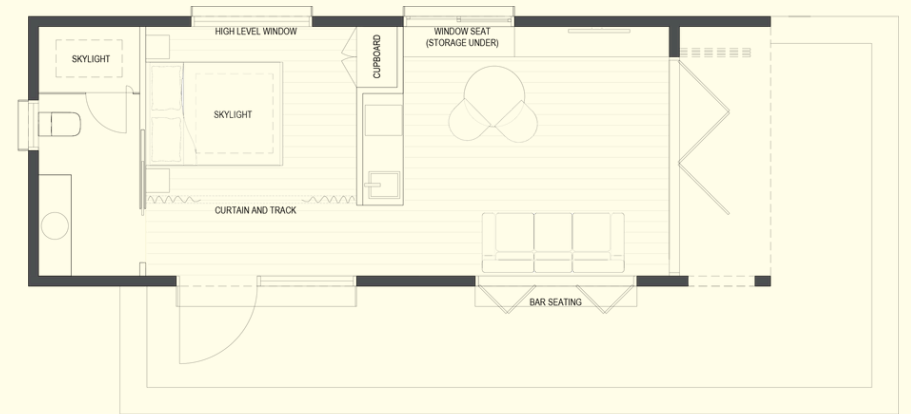

# Medium NüPod

Dimensions:  
8m x 3.5m

Layout One

Layout Two

# Large NüPod

Dimensions:  
11m x 4m

Layout One

Layout Two

Layout Three

Head Office

Level 2

1-3 Metro Parade